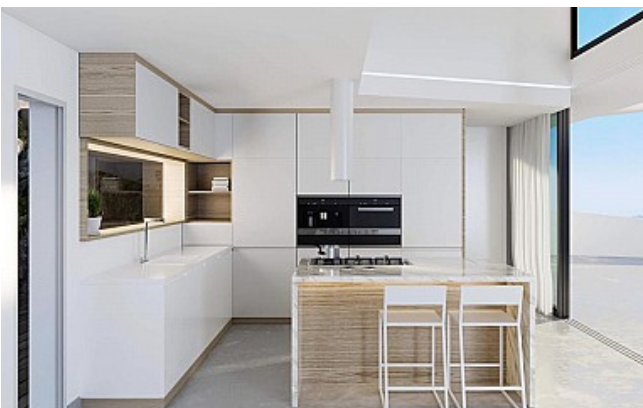

✓ Storage room

✓ Terrace

✓ Roof terrace

✓ Airconditioning

Villa in Benitachell - New build

This beautiful unique new development consists of 16 semi-detached villas. The villas will all be delivered at the same time in mid-2024. The villa is distributed over 3 floors. On the general living areas there is a spacious lounge with dining area, a fully equipped kitchen, a guest toilet and the master bedroom with dressing area and bathroom en suite. On the first floor there are 2 spacious double bedrooms, each with their own bathroom on suite. In addition, there is the possibility to realize a fourth double bedroom on the general living area if desired. In the basement of the villa is the garage which is suitable for 2 cars, a storage room and a room which can be used as a gym, for example. All villas have a beautiful spacious roof terrace from where you can enjoy the breathtaking views that these villas have to offer.