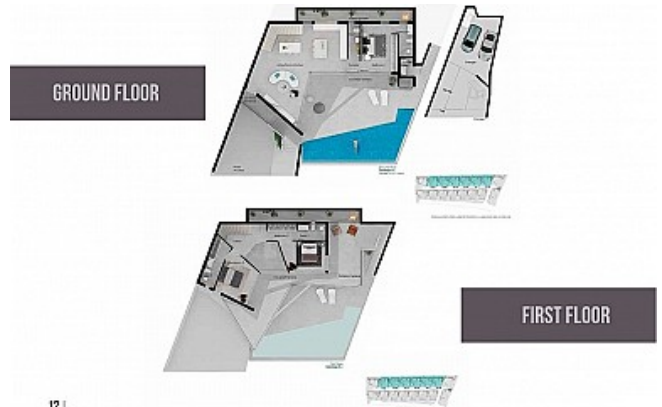

400m² Plot area

3 Bathrooms

Orientation: -

290m² House area

Views: -

Options

✓ Underfloor heating

✓ Garage

✓ Storage room

✓ Terrace

✓ Roof terrace

✓ Airconditioning

Villa in Benitachell - New build

This beautiful unique new development consists of 16 semi-detached villas. The villas will all be delivered at the same time in mid-2024. The villa is distributed over 3 floors. On the general living areas there is a spacious lounge with dining area, a fully equipped kitchen, a guest toilet and the master bedroom with dressing area and bathroom en suite. On the first floor there are 2 spacious double bedrooms, each with their own bathroom on suite. In addition, there is the possibility to realize a fourth double bedroom on the general living area if desired. In the basement of the villa is the garage which is suitable for 2 cars, a storage room and a room which can be used as a gym, for example. All villas have a beautiful spacious roof terrace from where you can enjoy the breathtaking views that these villas have to offer.